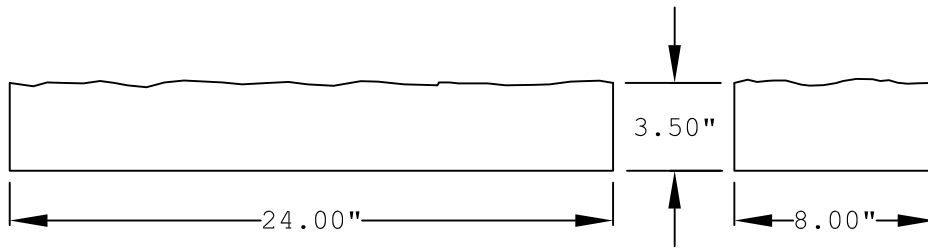

LEFT PIECE

RIGHT PIECE

TOP VIEW

SIDE VIEW

END VIEW

PERSPECTIVE VIEW

JACK ARCH  
 JA24804  
 JACK ARCH WITH  
 ROCKFACE FINISH

Prepared By:  
**MD** McCoy  
 Drafting &  
 Design, LLC  
 4438 Sandy Creek Road  
 PO Box 1642  
 Morgantown, KY 42261  
 Phone: 270-535-1343  
 Email: rlmccoy76@gmail.com