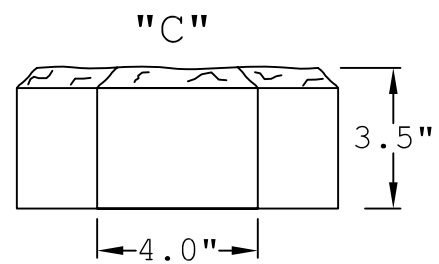

TOP VIEW

END VIEW

SIDE VIEW

END VIEW

PERSPECTIVE VIEW

KEYSTONE
 KS12386
 TEXTURED EDGE,
 ROCKFACE FINISH

Prepared By:
MD McCoy
 Drafting &
 Design, LLC
 4438 Sandy Creek Road
 PO Box 1642
 Morgantown, KY 42261
 Phone: 270-535-1343
 Email: rlmccoy76@gmail.com