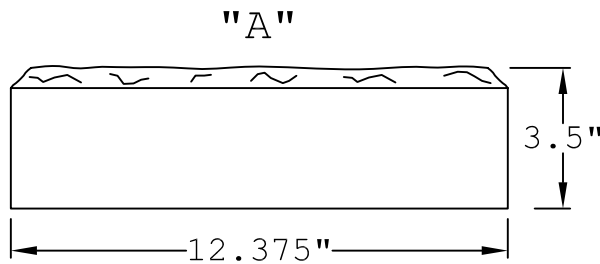

TOP VIEW

END VIEW

SIDE VIEW

END VIEW

PERSPECTIVE VIEW

KEYSTONE
 KS12386
 TEXTURED EDGE,
 ROCKFACE FINISH

Prepared By:
MD McCoy
 Drafting &
 Design, LLC
 4438 Sandy Creek Road
 PO Box 1642
 Morgantown, KY 42261
 Phone: 270-535-1343
 Email: rlmccoy76@gmail.com