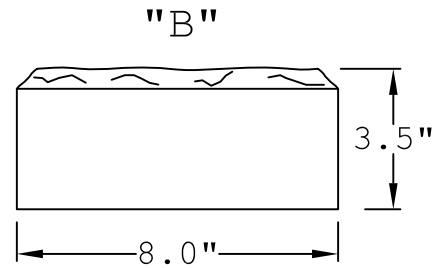

TOP VIEW

END VIEW

SIDE VIEW

END VIEW

PERSPECTIVE VIEW

KEYSTONE
 KS12386
 TEXTURED EDGE,
 ROCKFACE FINISH

Prepared By:
MD McCoy
 Drafting &
 Design, LLC
 4438 Sandy Creek Road
 PO Box 1642
 Morgantown, KY 42261
 Phone: 270-535-1343
 Email: rlmccoy76@gmail.com