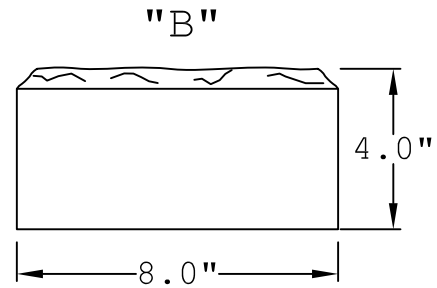

TOP VIEW

END VIEW

SIDE VIEW

END VIEW

PERSPECTIVE VIEW

KEYSTONE  
 KS12386A  
 TEXTURED EDGE,  
 ROCKFACE FINISH

Prepared By:  
**MD** McCoy  
 Drafting &  
 Design, LLC  
 4438 Sandy Creek Road  
 PO Box 1642  
 Morgantown, KY 42261  
 Phone: 270-535-1343  
 Email: rlmccoy76@gmail.com