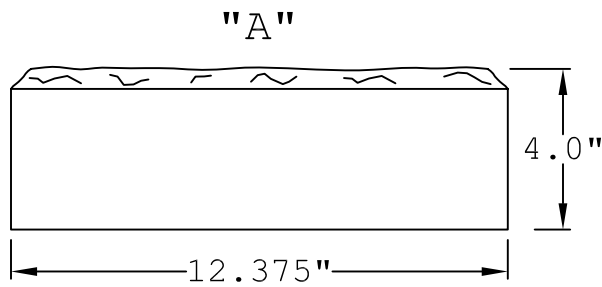

TOP VIEW

END VIEW

SIDE VIEW

END VIEW

PERSPECTIVE VIEW

KEYSTONE  
 KS12386A  
 TEXTURED EDGE,  
 ROCKFACE FINISH

Prepared By:  
**MD** McCoy  
 Drafting &  
 Design, LLC  
 4438 Sandy Creek Road  
 PO Box 1642  
 Morgantown, KY 42261  
 Phone: 270-535-1343  
 Email: rlmccoy76@gmail.com