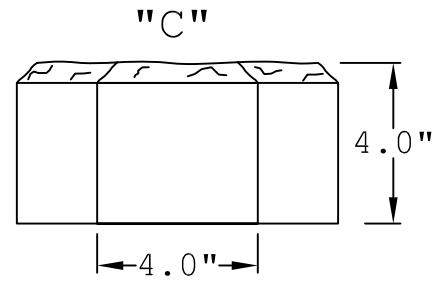

TOP VIEW

END VIEW

SIDE VIEW

END VIEW

PERSPECTIVE VIEW

KEYSTONE  
 KS12386A  
 TEXTURED EDGE,  
 ROCKFACE FINISH

Prepared By:  
**MD** McCoy  
 Drafting &  
 Design, LLC  
 4438 Sandy Creek Road  
 PO Box 1642  
 Morgantown, KY 42261  
 Phone: 270-535-1343  
 Email: rlmccoy76@gmail.com