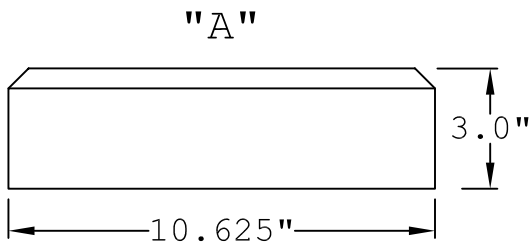

TOP VIEW

END VIEW

SIDE VIEW

END VIEW

PERSPECTIVE VIEW

KEYSTONE

KS10581
BEVELED EDGE,
SMOOTH FINISH

Prepared By: