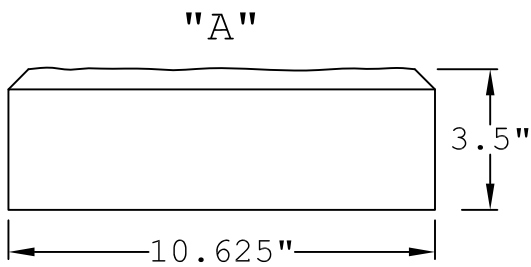

TOP VIEW

END VIEW

SIDE VIEW

END VIEW

PERSPECTIVE VIEW

KEYSTONE  
KS10585  
STRAIGHT EDGE,  
ROCKFACE FINISH

Prepared By:  
**MD** McCoy  
Drafting &  
Design, LLC  
4438 Sandy Creek Road  
PO Box 1642  
Morgantown, KY 42261  
Phone: 270-535-1343  
Email: rlmccoy76@gmail.com