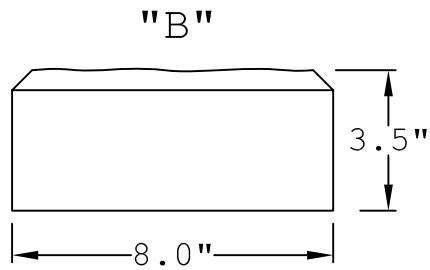

TOP VIEW

END VIEW

SIDE VIEW

END VIEW

PERSPECTIVE VIEW

KEYSTONE  
KS10585  
STRAIGHT EDGE,  
ROCKFACE FINISH

Prepared By:  
**MD** McCoy  
Drafting &  
Design, LLC  
4438 Sandy Creek Road  
PO Box 1642  
Morgantown, KY 42261  
Phone: 270-535-1343  
Email: rlmccoy76@gmail.com