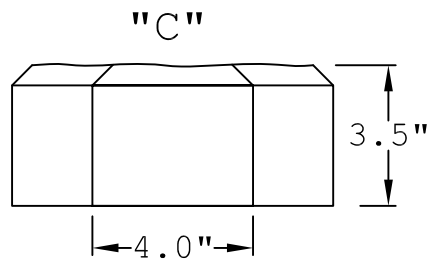

TOP VIEW

END VIEW

SIDE VIEW

END VIEW

PERSPECTIVE VIEW

KEYSTONE  
KS10585  
STRAIGHT EDGE,  
ROCKFACE FINISH

Prepared By:  
**MD** McCoy  
Drafting &  
Design, LLC  
4438 Sandy Creek Road  
PO Box 1642  
Morgantown, KY 42261  
Phone: 270-535-1343  
Email: rlmccoy76@gmail.com