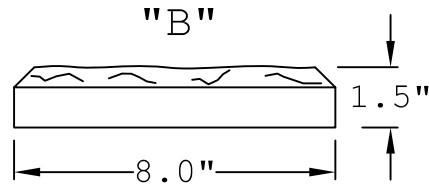

TOP VIEW

END VIEW

SIDE VIEW

END VIEW

PERSPECTIVE VIEW

KEYSTONE
 KS10587
 TEXTURED EDGE,
 ROCKFACE FINISH

Prepared By:
MD McCoy
 Drafting &
 Design, LLC
 4438 Sandy Creek Road
 PO Box 1642
 Morgantown, KY 42261
 Phone: 270-535-1343
 Email: rlmccoy76@gmail.com