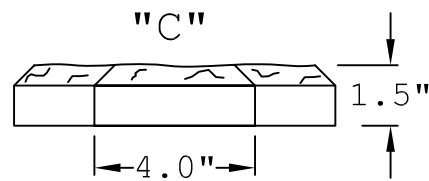

TOP VIEW

END VIEW

SIDE VIEW

END VIEW

PERSPECTIVE VIEW

KEYSTONE
 KS10587
 TEXTURED EDGE,
 ROCKFACE FINISH

Prepared By:
MD McCoy
 Drafting &
 Design, LLC
 4438 Sandy Creek Road
 PO Box 1642
 Morgantown, KY 42261
 Phone: 270-535-1343
 Email: rlmccoy76@gmail.com