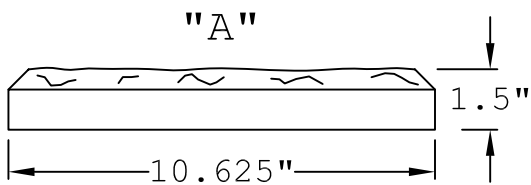

TOP VIEW

END VIEW

SIDE VIEW

END VIEW

PERSPECTIVE VIEW

KEYSTONE
 KS10587
 TEXTURED EDGE,
 ROCKFACE FINISH

Prepared By:
MD McCoy
 Drafting &
 Design, LLC
 4438 Sandy Creek Road
 PO Box 1642
 Morgantown, KY 42261
 Phone: 270-535-1343
 Email: rlmccoy76@gmail.com