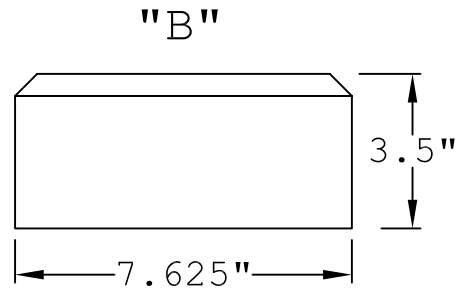

TOP VIEW

END VIEW

SIDE VIEW

END VIEW

PERSPECTIVE VIEW

KEYSTONE

KS07581  
BEVELED EDGE,  
SMOOTH FINISH

Prepared By: