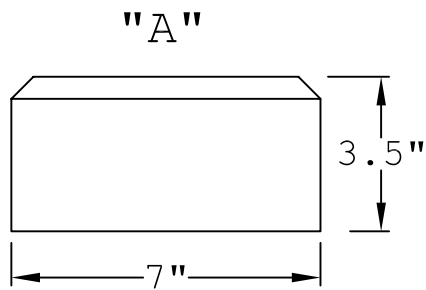

TOP VIEW

END VIEW

SIDE VIEW

END VIEW

PERSPECTIVE VIEW

KEYSTONE

KS07581  
BEVELED EDGE,  
SMOOTH FINISH

Prepared By: