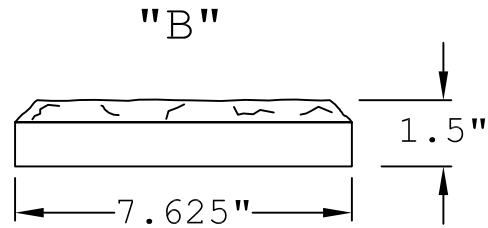

C
TOP VIEW

"B"
END VIEW

"A"
SIDE VIEW

"C"
END VIEW

PERSPECTIVE VIEW

KEYSTONE
KS07584
TEXTURED EDGE,
ROCKFACE FINISH

Prepared By:
MD McCoy
Drafting &
Design, LLC
4438 Sandy Creek Road
PO Box 1642
Morgantown, KY 42261
Phone: 270-535-1343
Email: rlmccoy76@gmail.com