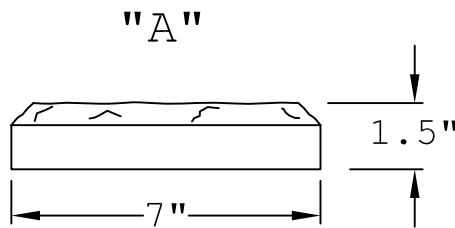

C
TOP VIEW

"B"
END VIEW

"A"
SIDE VIEW

"C"
END VIEW

PERSPECTIVE VIEW

KEYSTONE
KS07584
TEXTURED EDGE,
ROCKFACE FINISH

Prepared By:
MD McCoy
Drafting &
Design, LLC
4438 Sandy Creek Road
PO Box 1642
Morgantown, KY 42261
Phone: 270-535-1343
Email: rlmccoy76@gmail.com