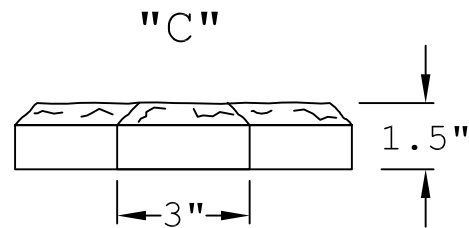

C
TOP VIEW

"B"
END VIEW

"A"
SIDE VIEW

"C"
END VIEW

PERSPECTIVE VIEW

KEYSTONE
KS07584
TEXTURED EDGE,
ROCKFACE FINISH

Prepared By:
MD McCoy
Drafting &
Design, LLC
4438 Sandy Creek Road
PO Box 1642
Morgantown, KY 42261
Phone: 270-535-1343
Email: rlmccoy76@gmail.com