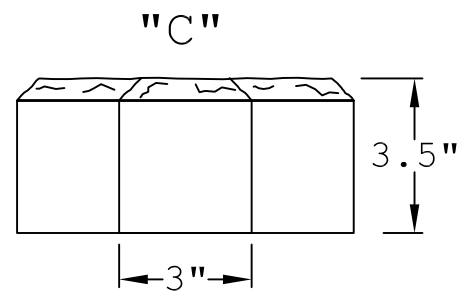

C  
TOP VIEW

"B"  
END VIEW

"A"  
SIDE VIEW

"C"  
END VIEW

PERSPECTIVE VIEW

KEYSTONE  
KS07586  
TEXTURED EDGE,  
ROCKFACE FINISH

Prepared By:  
**MD** McCoy  
Drafting &  
Design, LLC  
4438 Sandy Creek Road  
PO Box 1642  
Morgantown, KY 42261  
Phone: 270-535-1343  
Email: rlmccoy76@gmail.com