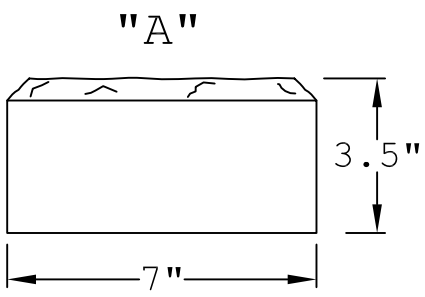

C  
TOP VIEW

"B"  
END VIEW

"A"  
SIDE VIEW

"C"  
END VIEW

PERSPECTIVE VIEW

KEYSTONE  
KS07586  
TEXTURED EDGE,  
ROCKFACE FINISH

Prepared By:  
**MD** McCoy  
Drafting &  
Design, LLC  
4438 Sandy Creek Road  
PO Box 1642  
Morgantown, KY 42261  
Phone: 270-535-1343  
Email: rlmccoy76@gmail.com