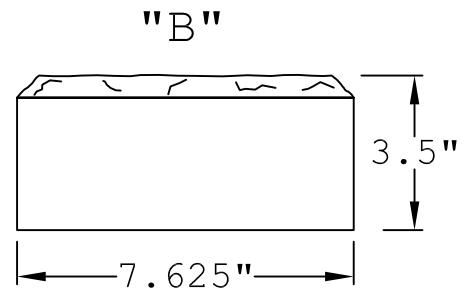

C  
TOP VIEW

"B"  
END VIEW

"A"  
SIDE VIEW

"C"  
END VIEW

PERSPECTIVE VIEW

KEYSTONE  
KS07586  
TEXTURED EDGE,  
ROCKFACE FINISH

Prepared By:  
**MD** McCoy  
Drafting &  
Design, LLC  
4438 Sandy Creek Road  
PO Box 1642  
Morgantown, KY 42261  
Phone: 270-535-1343  
Email: rlmccoy76@gmail.com