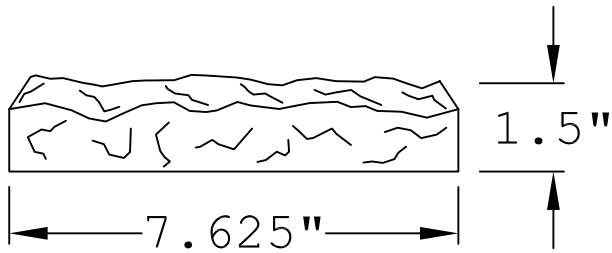

TOP VIEW

END VIEW

SIDE VIEW

END VIEW

PERSPECTIVE VIEW

ACCENT PIECE

LSA
ROCKFACE
FINISH

Prepared By:
MD McCoy
Drafting &
Design, LLC
4438 Sandy Creek Road
PO Box 1642
Morgantown, KY 42261
Phone: 270-535-1343
Email: rlmccoy76@gmail.com