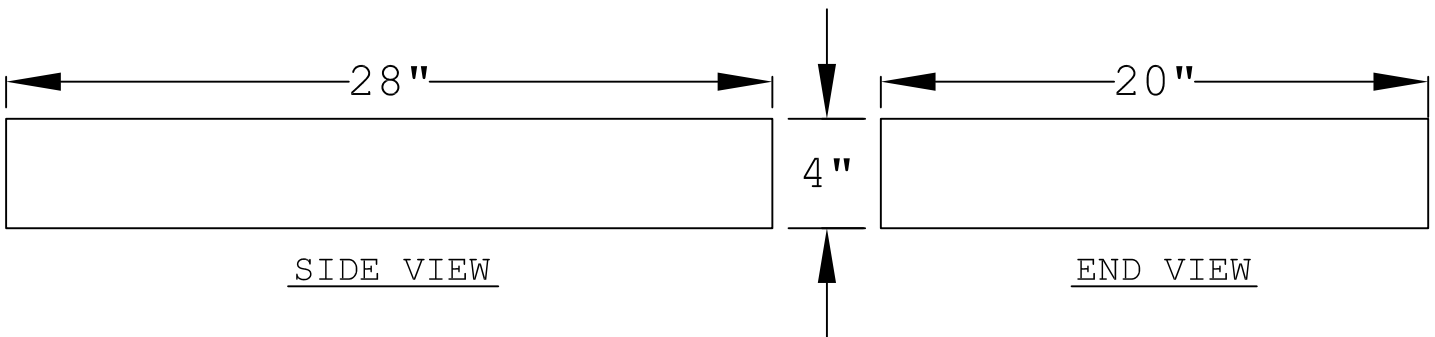

TOP VIEW

SIDE VIEW

END VIEW

PERSPECTIVE VIEW

POST CAPS

PC20X28
 FLAT WITH
 SMOOTH FINISH

Prepared By:

4438 Sandy Creek Road
 PO Box 1642
 Morgantown, KY 42261
 Phone: 270-535-1343
 Email: rlmccoy76@gmail.com