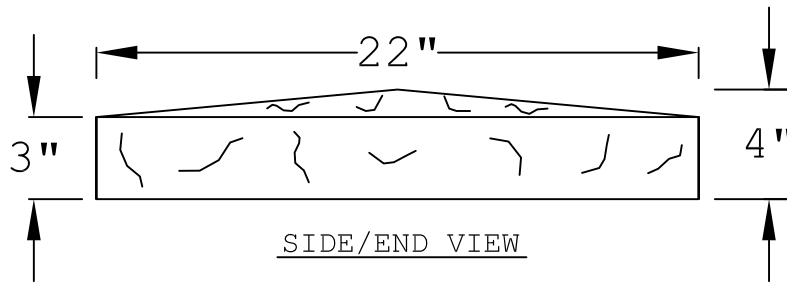

TOP VIEW

SIDE/END VIEW

PERSPECTIVE VIEW

POST CAPS
PC22X22HF
APEX WITH HAMMER
FACED FINISH

Prepared By:

MD McCoy
Drafting &
Design, LLC

4438 Sandy Creek Road
PO Box 1642
Morgantown, KY 42261
Phone: 270-535-1343
Email: rlmccoy76@gmail.com