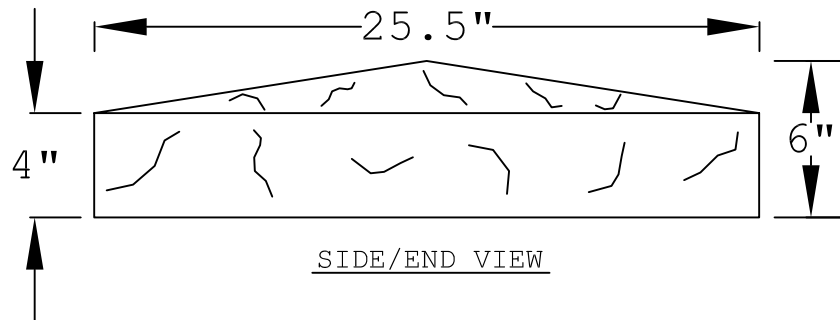

TOP VIEW

SIDE/END VIEW

PERSPECTIVE VIEW

POST CAPS
 PC25X25HF
 APEX WITH HAMMER
 FACED FINISH

Prepared By:
MD McCoy
 Drafting &
 Design, LLC
 4438 Sandy Creek Road
 PO Box 1642
 Morgantown, KY 42261
 Phone: 270-535-1343
 Email: rlmccoy76@gmail.com