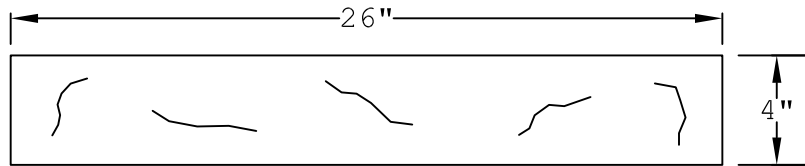

TOP VIEW

SIDE/END VIEW

PERSPECTIVE VIEW

POST CAPS
PC26X26FT
FLAT WITH
TEXTURED SIDES &
NEEDLE SCALE TOP

Prepared By:
MD McCoy
Drafting &
Design, LLC
4438 Sandy Creek Road
PO Box 1642
Morgantown, KY 42261
Phone: 270-535-1343
Email: rlmccoy76@gmail.com