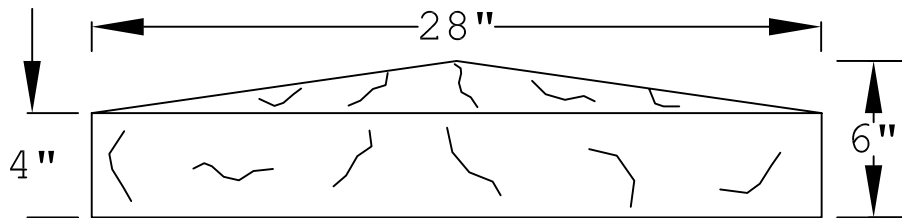

TOP VIEW

SIDE/END VIEW

PERSPECTIVE VIEW

POST CAPS
PC28X28HF
APEX WITH HAMMER
FACED FINISH

Prepared By:
MD McCoy
Drafting &
Design, LLC
4438 Sandy Creek Road
PO Box 1642
Morgantown, KY 42261
Phone: 270-535-1343
Email: rlmccoy76@gmail.com