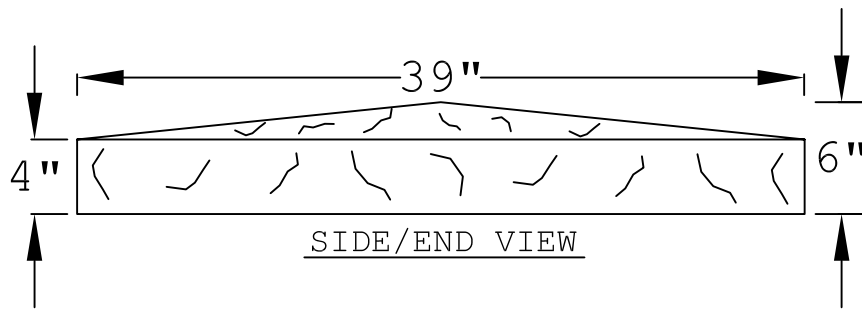

TOP VIEW

SIDE/END VIEW

PERSPECTIVE VIEW

POST CAPS
 PC39X39HF
 APEX WITH HAMMER
 FACED FINISH

Prepared By:
MD McCoy
 Drafting &
 Design, LLC
 4438 Sandy Creek Road
 PO Box 1642
 Morgantown, KY 42261
 Phone: 270-535-1343
 Email: rlmccoy76@gmail.com