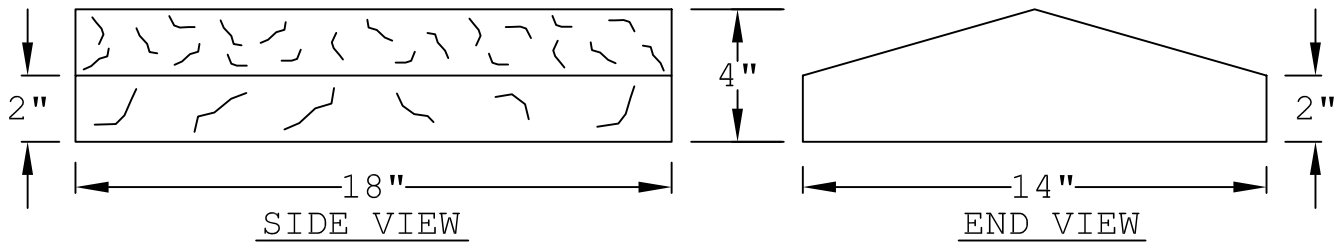

TOP VIEW

SIDE VIEW

END VIEW

PERSPECTIVE VIEW

WALL CAPS

14X18WHF  
APEX WITH  
HAMMER FACE

Prepared By:

4438 Sandy Creek Road  
PO Box 1642  
Morgantown, KY 42261  
Phone: 270-535-1343  
Email: rlmccoy76@gmail.com