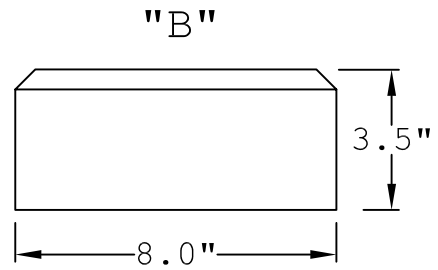

TOP VIEW

END VIEW

SIDE VIEW

END VIEW

PERSPECTIVE VIEW

KEYSTONE

KS12001  
BEVELED EDGE,  
SMOOTH FINISH

Prepared By: