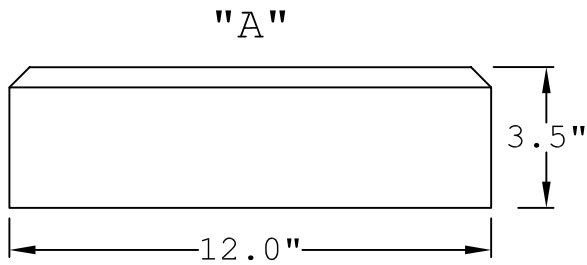

TOP VIEW

END VIEW

SIDE VIEW

END VIEW

PERSPECTIVE VIEW

KEYSTONE

KS12001  
BEVELED EDGE,  
SMOOTH FINISH

Prepared By: