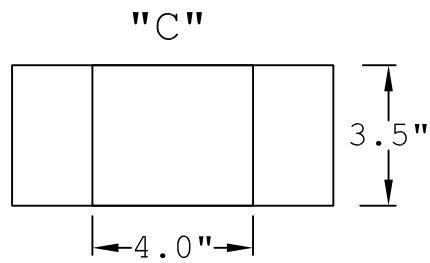

TOP VIEW

END VIEW

SIDE VIEW

END VIEW

PERSPECTIVE VIEW

KEYSTONE
 KS10582
 FLAT EDGE,
 SMOOTH FINISH

Prepared By:
MD McCoy
 Drafting &
 Design, LLC
 4438 Sandy Creek Road
 PO Box 1642
 Morgantown, KY 42261
 Phone: 270-535-1343
 Email: rlmccoy76@gmail.com