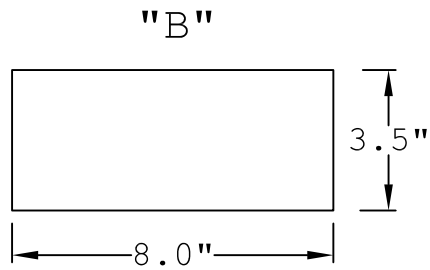

TOP VIEW

END VIEW

SIDE VIEW

END VIEW

PERSPECTIVE VIEW

KEYSTONE
 KS10582
 FLAT EDGE,
 SMOOTH FINISH

Prepared By:
MD McCoy
 Drafting &
 Design, LLC
 4438 Sandy Creek Road
 PO Box 1642
 Morgantown, KY 42261
 Phone: 270-535-1343
 Email: rlmccoy76@gmail.com