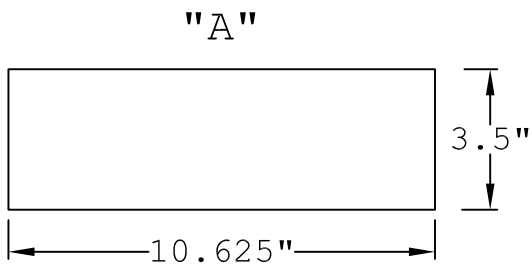

TOP VIEW

END VIEW

SIDE VIEW

END VIEW

PERSPECTIVE VIEW

KEYSTONE
 KS10582
 FLAT EDGE,
 SMOOTH FINISH

Prepared By:
MD McCoy
 Drafting &
 Design, LLC
 4438 Sandy Creek Road
 PO Box 1642
 Morgantown, KY 42261
 Phone: 270-535-1343
 Email: rlmccoy76@gmail.com