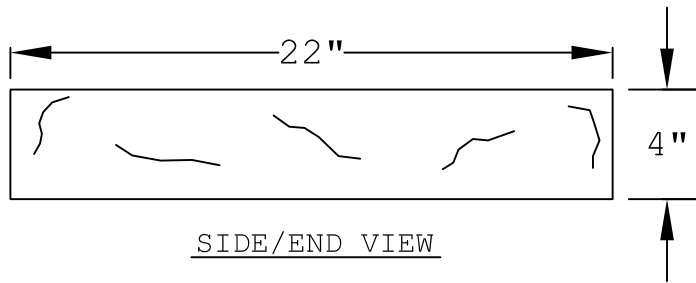

TOP VIEW

SIDE/END VIEW

PERSPECTIVE VIEW

POST CAPS
PC22X22FT
FLAT WITH
TEXTURED SIDES &
NEEDLE SCALE TOP

Prepared By:

4438 Sandy Creek Road
PO Box 1642
Morgantown, KY 42261
Phone: 270-535-1343
Email: rlmccoy76@gmail.com