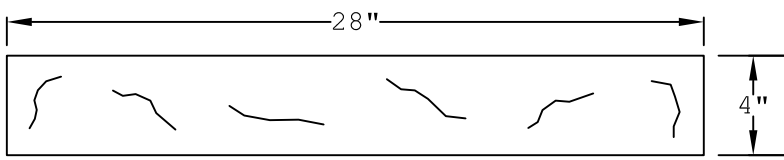

TOP VIEW

SIDE/END VIEW

PERSPECTIVE VIEW

POST CAPS
PC28X28FT
FLAT WITH
TEXTURED SIDES &
NEEDLE SCALE TOP

Prepared By:
MD McCoy
Drafting &
Design, LLC
4438 Sandy Creek Road
PO Box 1642
Morgantown, KY 42261
Phone: 270-535-1343
Email: rlmccoy76@gmail.com