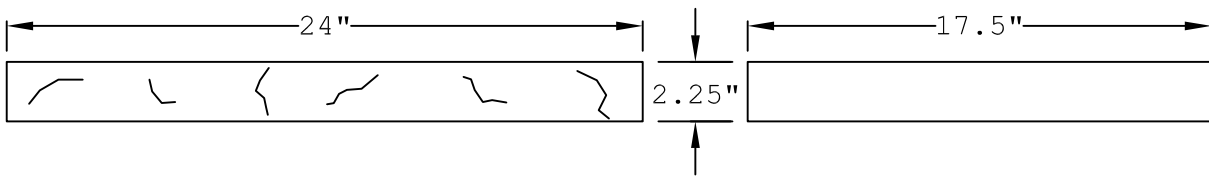

TOP VIEW

WALL CAPS

17X24W
TEXTURED SIDES
WITH NEEDLE
SCALE TOP

Prepared By:

4438 Sandy Creek Road
PO Box 1642
Morgantown, KY 42261
Phone: 270-535-1343
Email: rlmccoy76@gmail.com